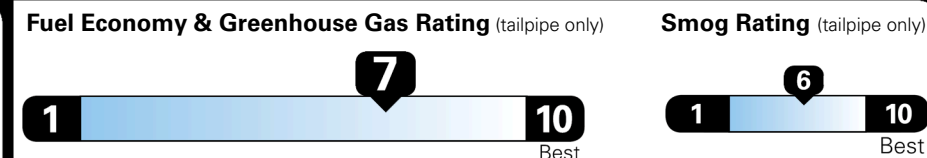

EPA DOT Fuel Economy and Environment

Gasoline Vehicle

Fuel Economy
36 MPG Small SUVs range from 14 to 125 MPG. The best vehicle rates 146 MPGe.
combined city/hwy
2.8 gallons per 100 miles
city **37** highway **36**

You save $1,500
in fuel costs over 5 years compared to the average new vehicle.

Annual fuel cost $1,400