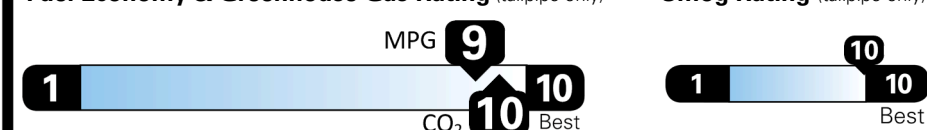

Fuel Economy & Greenhouse Gas Rating (tailpipe only)