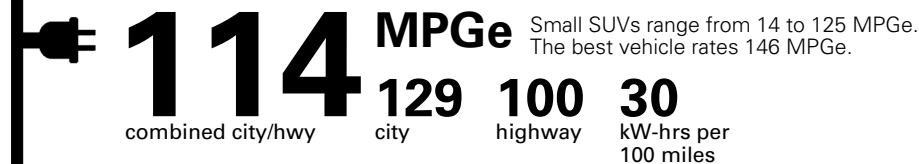

Inland Freight & Handling : \$1,600.00
Total Price : **\$48,020.00**

Proudly Supporting Hyundai Hope On Wheels and the Fight Against Pediatric Cancer Since 1998.

Fuel Economy and Environment

Electric Vehicle

Fuel Economy

Driving Range

You save \$4,750 in fuel costs over 5 years compared to the average new vehicle.

Annual fuel cost \$750

Fuel Economy & Greenhouse Gas Rating (tailpipe only)

Smog Rating (tailpipe only)