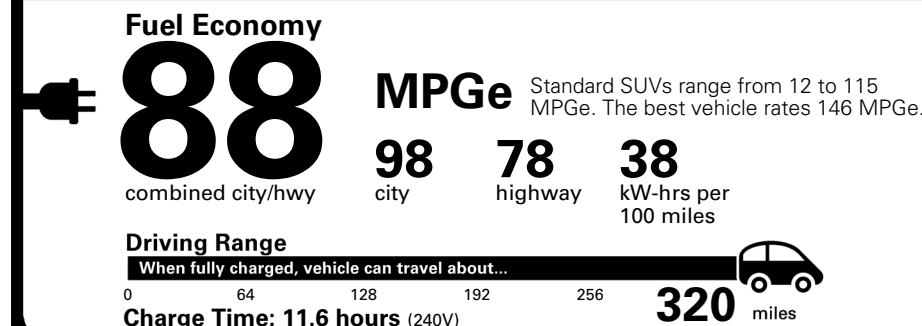

Inland Freight & Handling : \$1,600.00
Total Price : \$69,270.00

Proudly Supporting Hyundai Hope On Wheels and the Fight Against Pediatric Cancer Since 1998.

Fuel Economy and Environment

You save \$3,750 in fuel costs over 5 years compared to the average new vehicle.