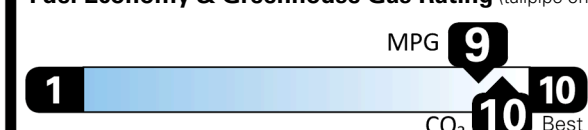

Fuel Economy & Greenhouse Gas Rating (tailpipe only)