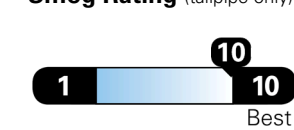

Smog Rating (tailpipe only)

This vehicle emits 0 grams CO₂ per mile. The best emits 0 grams per mile (tailpipe only). Does not include emission from generating electricity; learn more at fueleconomy.gov.

Actual results will vary for many reasons, including driving conditions and how you drive and maintain your vehicle. The average new vehicle gets 29 MPG and costs $8,500 to fuel over 5 years. Cost estimates are based on 15,000 miles per year at $0.17 per kW-hr. MPGe is miles per gasoline gallon equivalent. Vehicle emissions are a significant cause of climate change and smog.

fueleconomy.gov

Calculate personalized estimates and compare vehicles