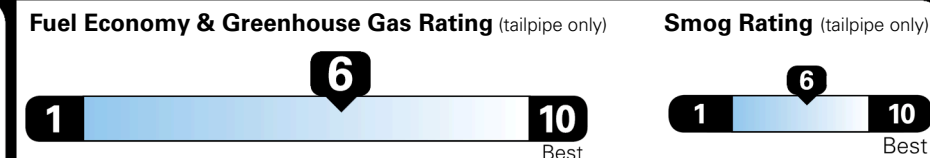

EPA DOT Fuel Economy and Environment

Gasoline Vehicle

Fuel Economy
29 MPG
combined city/hwy
3.4 gallons per 100 miles

Standard SUVs range from 12 to 115 MPG. The best vehicle rates 146 MPGe.

You save $0
in fuel costs over 5 years compared to the average new vehicle.

Annual fuel cost $1,700